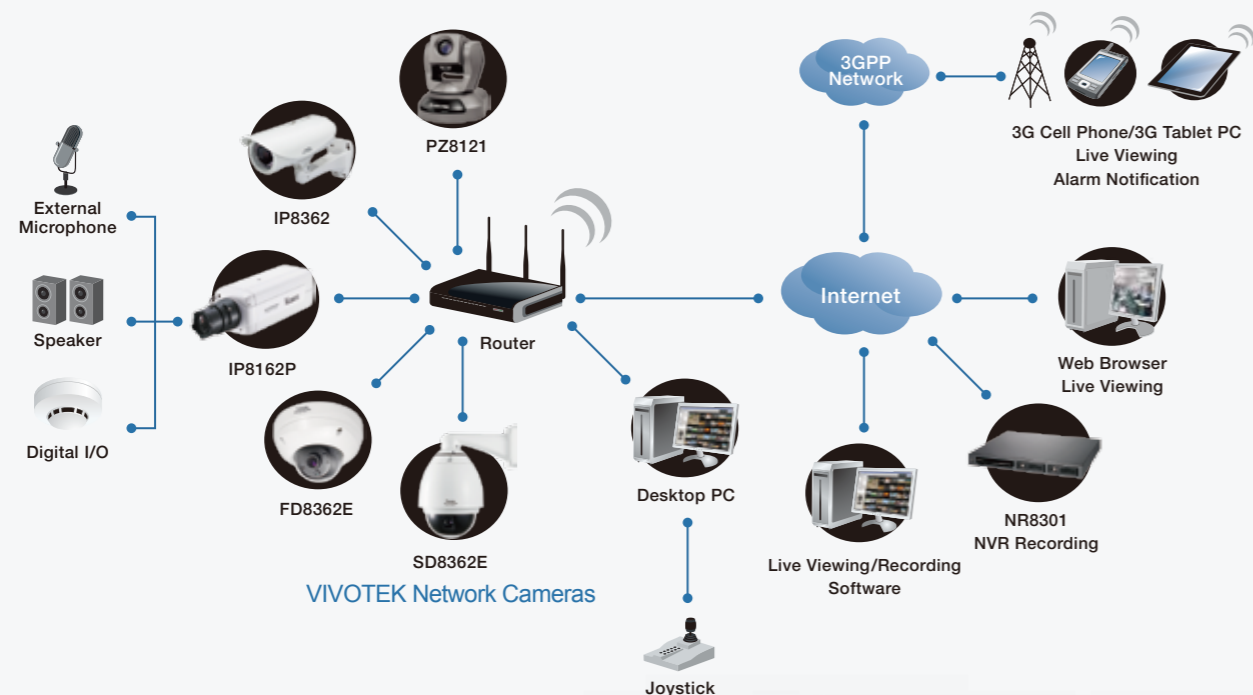

Network Cameras

Transmitting Live Video over IP Network

VIVOTEK offers a wide range of cost-effective, highly reliable network cameras. Authorized users can easily receive live videos over an IP network through a web browser anytime, anywhere for remote monitoring and indoor or outdoor surveillance. VIVOTEK's entire network camera series, ranging from entry level to high-end, are able to meet diverse requirements for IP surveillance.

System Overview

With the deployment of an IP surveillance system, users can locally or remotely monitor the security of people and property anywhere, anytime.

IP8332

Outdoor • Day & Night

- 1/4" CMOS Sensor in 1280x800 Resolution
- Removable IR-cut Filter for Day and Night Function
- Built-in IR Illuminators, Effective up to 15 Meters
- Real-time H.264, MPEG-4 and MJPEG Compression (Triple Codec)
- Multiple Simultaneous Streams
- Weather-proof IP66-rated Housing
- Tamper Detection for Unauthorized Changes
- Built-in 802.3af Compliant PoE
- Built-in MicroSD/SDHC Card Slot for On-board Storage

IP7361

2MP • Day & Night • Cable Management

- 2-Megapixel CMOS Sensor
- 3 ~ 9 mm Vari-focal, Auto-iris Lens
- Removable IR-cut Filter for Day & Night Function
- Built-in IR Illuminators, Effective up to 25 Meters
- Real-time MPEG-4 and MJPEG Compression (Dual Codec)
- Multiple Simultaneous Streams
- Video Cropping for Bandwidth Saving
- ePTZ for Data Efficiency
- Tamper Detection for Unauthorized Changes
- Weather-proof IP67-rated Housing
- Built-in 802.3af Compliant PoE
- Built-in SD/SDHC Card Slot for On-board Storage
- Mounting Bracket with Cable Management for Protected Installation